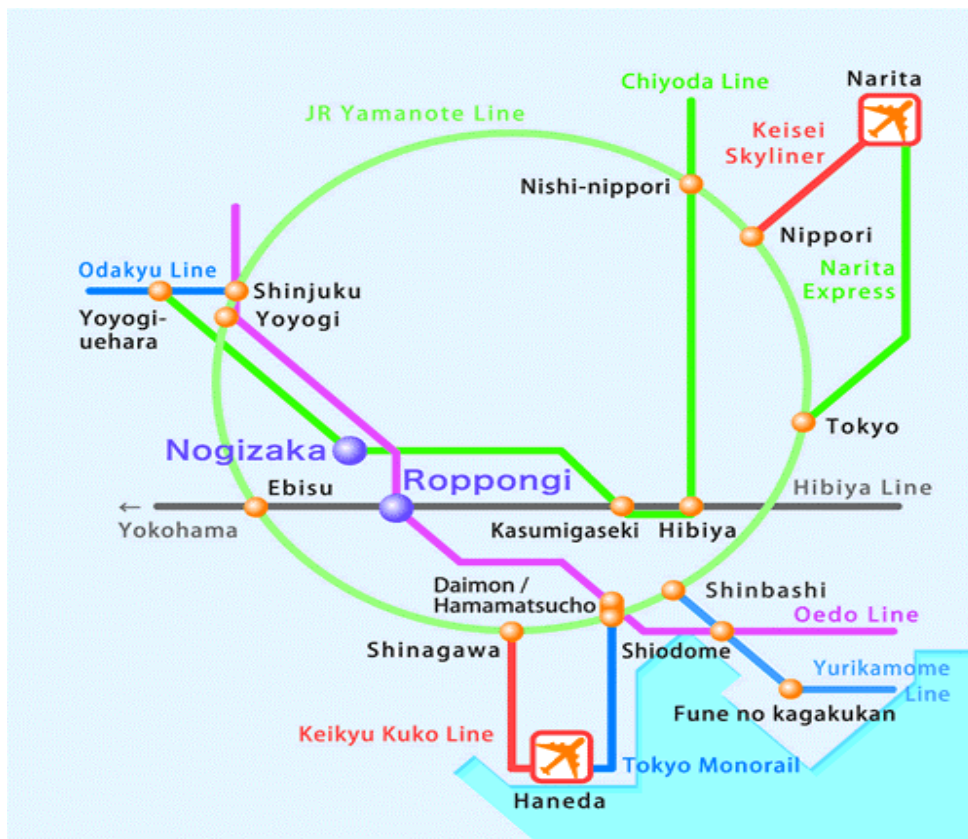

2008 GRIPS International Conference of Economic Growth, Dynamics, and Policies

National Graduate Institute for Policy Studies (GRIPS)
Tokyo, Japan

September 19-20, 2008

Access and Maps

Address:

National Graduate Institute for Policy Studies
7-22-1 Roppongi, Minato-ku,
Tokyo 106-8677
Tel: +81-(0)3-6439-6000
Fax: +81-(0)3-6439-6010

Getting to GRIPS

The GRIPS building is located right in the center of Tokyo with convenient access by public transport. Both Nogizaka station on the Chiyoda line and Roppongi station on the Oedo and Hibiya line are within 10 minutes walking distance.

Access by Public

Transport

- A 6-minute walk from Nogizaka station (exit 3 or 5) on the Chiyoda line of Tokyo metro
- A 5-minute walk from Roppongi station (exit 7) on the Toei Oedo subway line
- A 10-minute walk from Roppongi station (exit 4a) on the Hibiya line of Tokyo metro