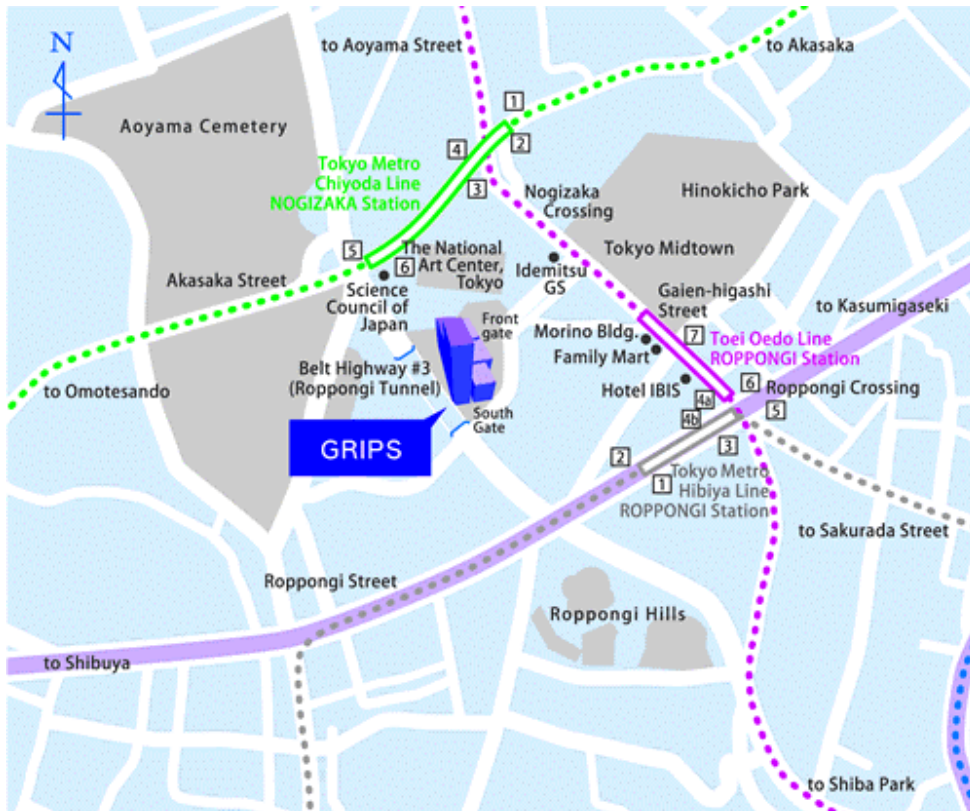

2008 GRIPS International Conference of Economic Growth, Dynamics, and Policies

National Graduate Institute for Policy Studies (GRIPS)
Tokyo, Japan

September 19-20, 2008

Access and Maps

Address:

National Graduate Institute for Policy Studies
7-22-1 Roppongi, Minato-ku,
Tokyo 106-8677
Tel: +81-(0)3-6439-6000
Fax: +81-(0)3-6439-6010

Getting to GRIPS

The GRIPS building is located right in the center of Tokyo with convenient access by public transport. Both Nogizaka station on the Chiyoda line and Roppongi station on the Oedo and Hibiya line are within 10 minutes walking distance.

Access by Public

Transport

- A 6-minute walk from Nogizaka station (exit 3 or 5) on the Chiyoda line of Tokyo metro
- A 5-minute walk from Roppongi station (exit 7) on the Toei Oedo subway line
- A 10-minute walk from Roppongi station (exit 4a) on the Hibiya line of Tokyo metro